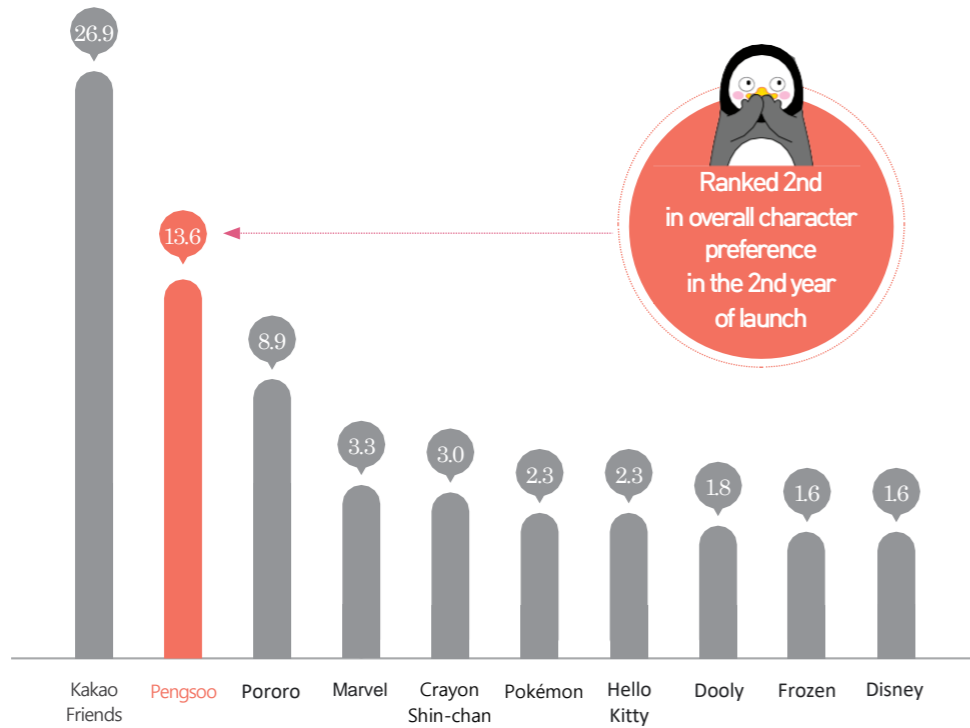

Pengsoo's various achievements and awards

[Character Preference Ranking]

KOCCA 2020 Character User Survey Sample 3,000 people aged 3-59 nationwide (%)

2020
Baeksang Arts Awards
Culture category