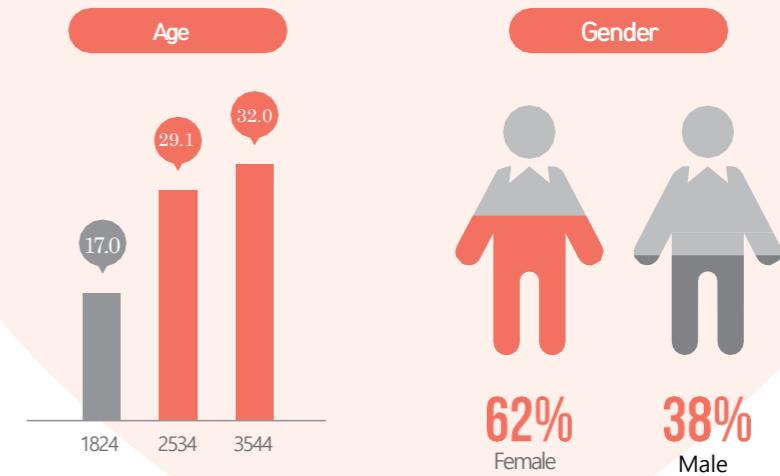

# Giant PengTV YouTube Channel Main Demographic

[Main Subscriber Demographic:  
Women in their 20s and 30s]

Pengsoo's  
Activities  
2019~