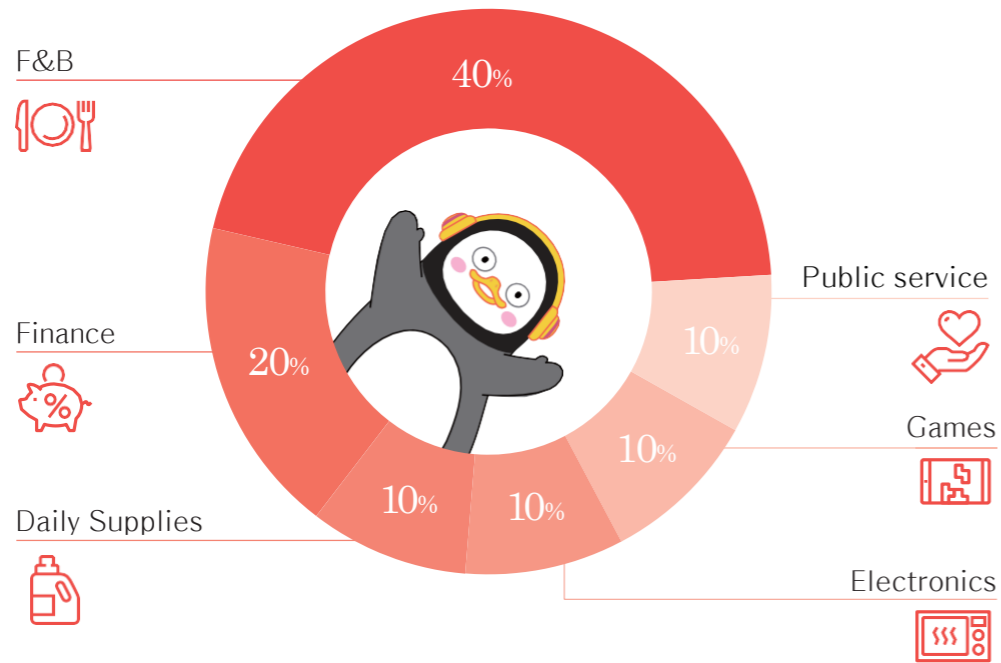

# Giant PengTV YouTube Channel Main Demographic

[Main Subscriber Demographic:  
Women in their 20s and 30s]

Pengsoo's  
Activities  
2019~

# Advertisement Brand Categories

[ Major Advertisement Model Brand: F&B ]

Exclusive media portrait rights based on Pengsoo's performance

Pengsoo's  
Activities  
2019~