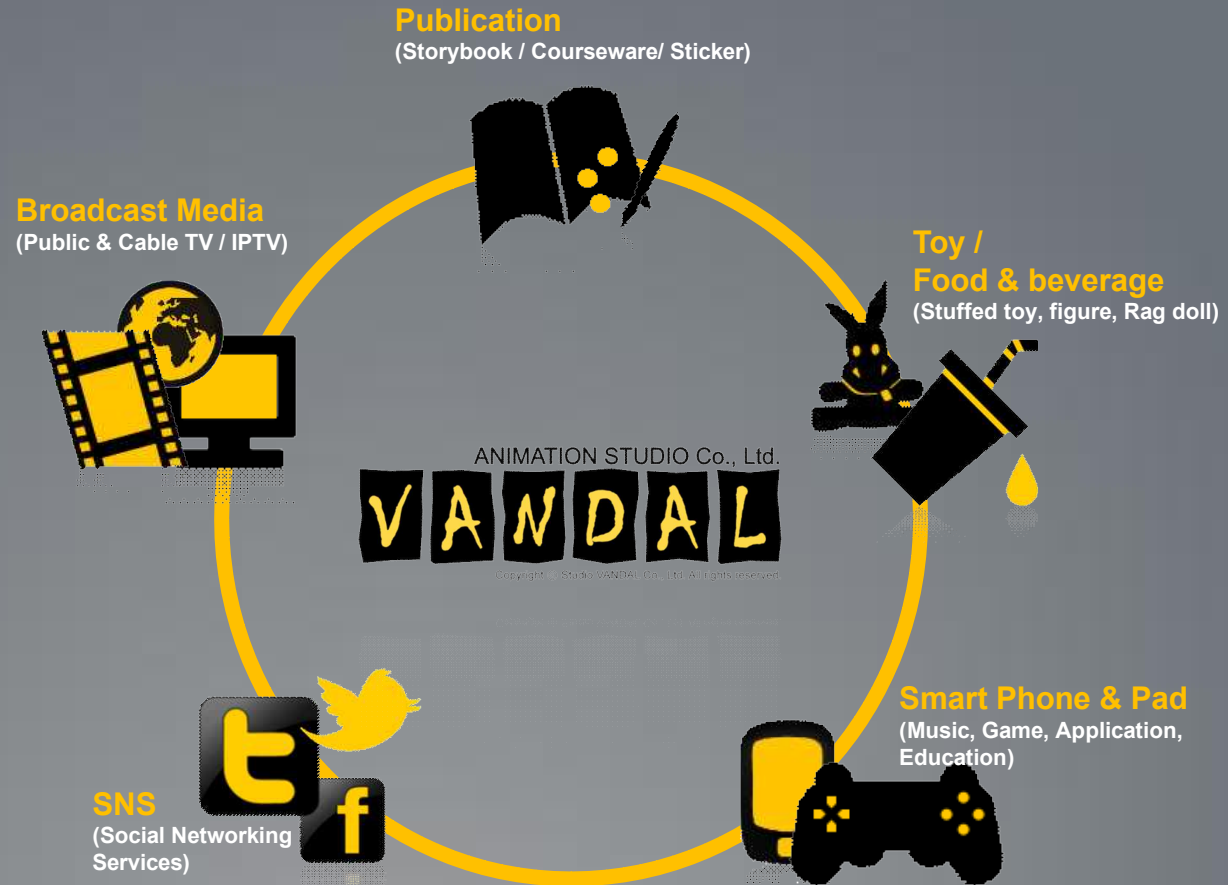

Publicizing Status

Marketing Plan