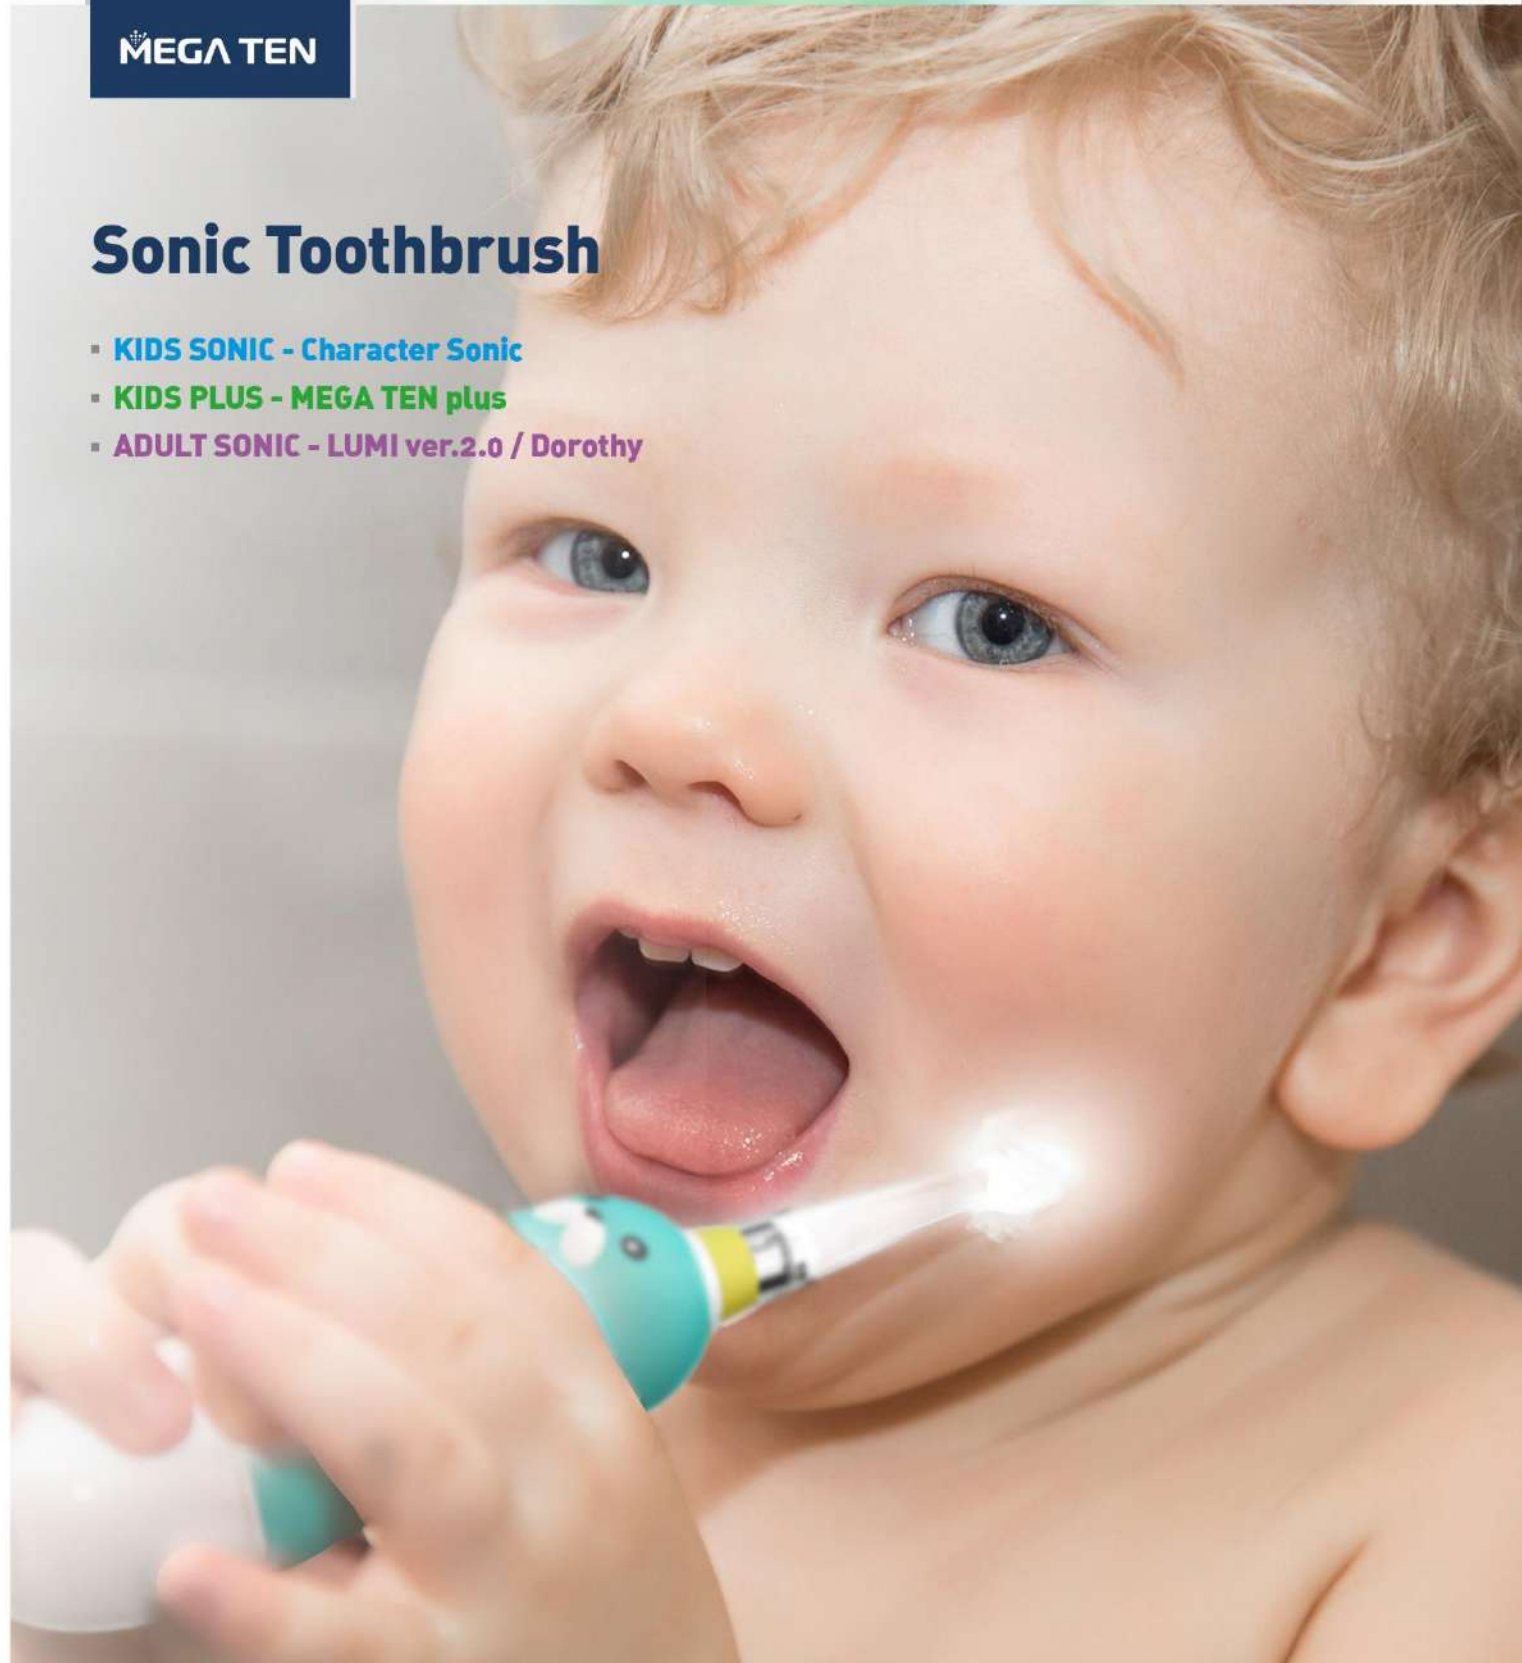

Sonic Toothbrush

- **KIDS SONIC - Character Sonic**
- **KIDS PLUS - MEGA TEN plus**
- **ADULT SONIC - LUMI ver.2.0 / Dorothy**

Smart Care

Premium oral care

Effectively remove the cause of halitosis or periodontal disease, satin and plaque with more than 20,000 (20 times more than conventional toothbrushes) in short time

Massage Care

Without irritation

The round ends of the ultra soft bristles massage the gums without irritation

Hygienic Care

With patented technology

The spaces between bristles ensure the toothbrush to be more hygienic and safe for brushing

KIDS SONIC Toothbrush - Character Sonic

Brushing time is fun with various characters and it is not painful with brushing. Brushing time to play with the MEGA TEN character. This is a completely waterproof(IPX7) toothbrush that can be used while taking a shower or bathing in the bathtub.