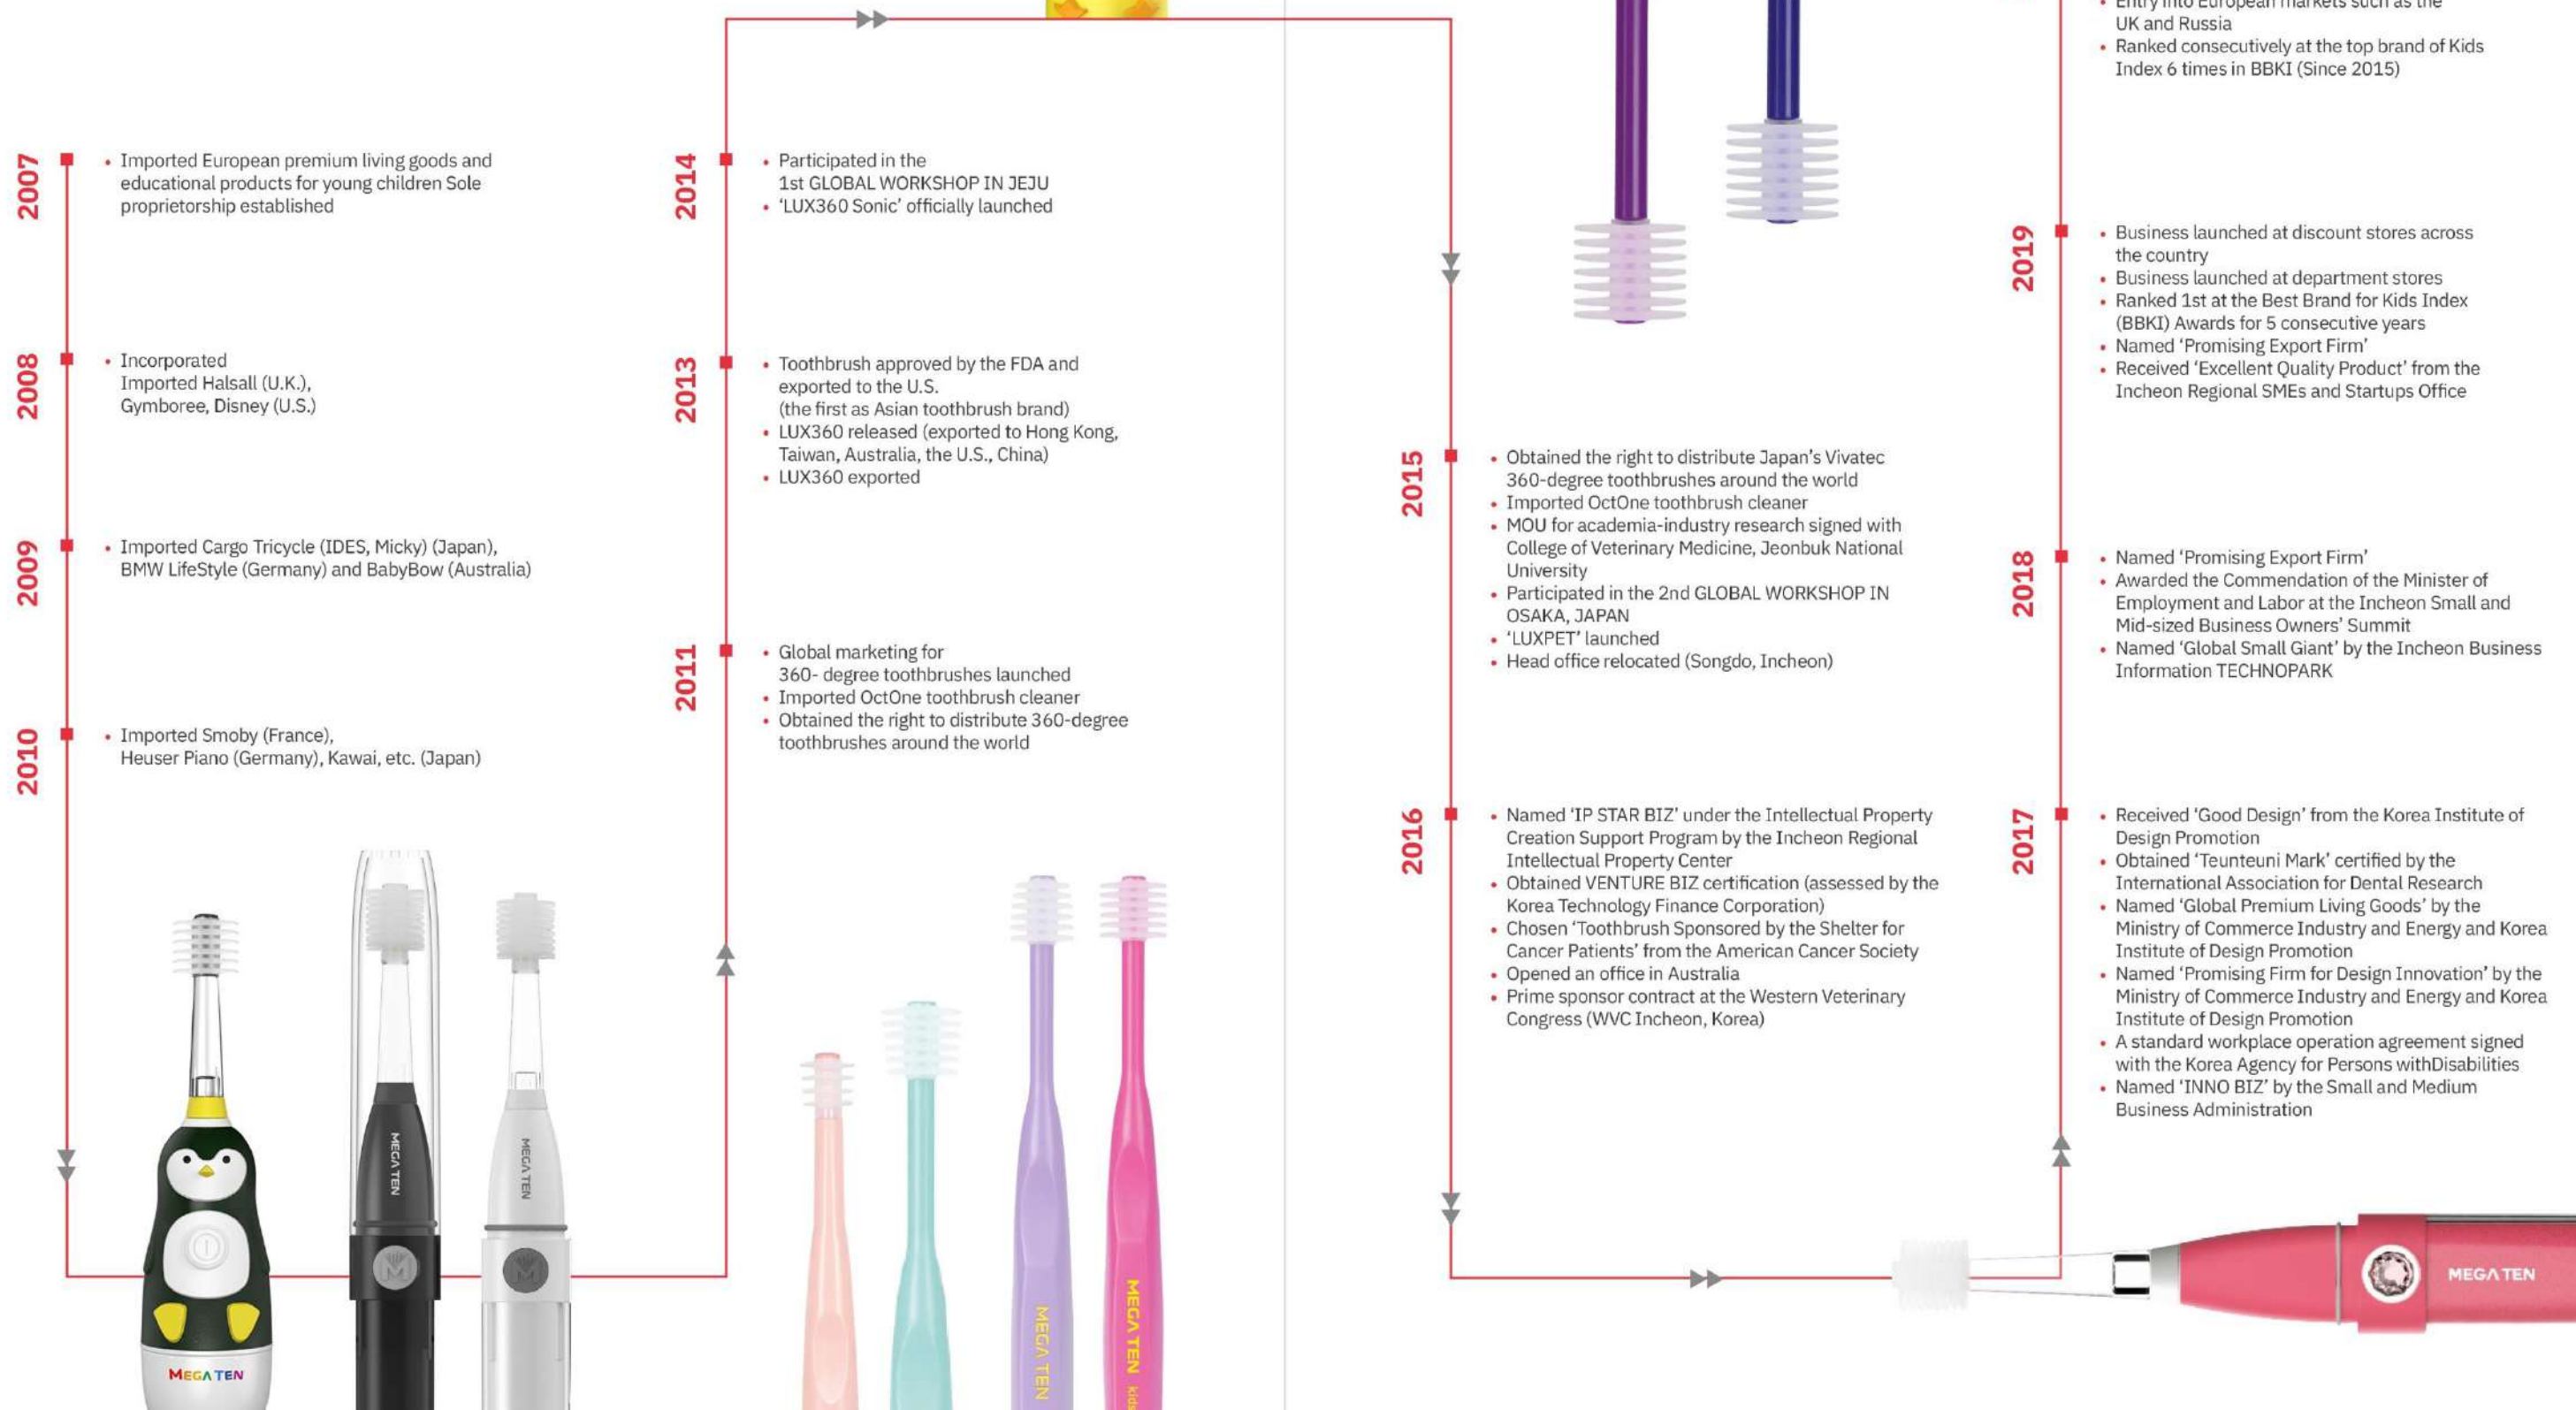

Company History

TECHNOLOGY OF 360 DEGREE
Oral care solution optimizing core values wanted by customers

MEGATEN | LUXPET

- **2007**
  - Imported European premium living goods and educational products for young children Sole proprietorship established
- **2008**
  - Incorporated Imported Halsall (U.K.), Gymboree, Disney (U.S.)
- **2009**
  - Imported Cargo Tricycle (IDES, Micky) (Japan), BMW LifeStyle (Germany) and BabyBow (Australia)
- **2010**
  - Imported Smoby (France), Heuser Piano (Germany), Kawai, etc. (Japan)

- **2011**
  - Global marketing for 360-degree toothbrushes launched
  - Imported OctOne toothbrush cleaner
  - Obtained the right to distribute 360-degree toothbrushes around the world
- **2013**
  - Toothbrush approved by the FDA and exported to the U.S. (the first as Asian toothbrush brand)
  - LUX360 released (exported to Hong Kong, Taiwan, Australia, the U.S., China)
  - LUX360 exported
- **2014**
  - Participated in the 1st GLOBAL WORKSHOP IN JEJU
  - 'LUX360 Sonic' officially launched

- **2015**
  - Obtained the right to distribute Japan's Vivatec 360-degree toothbrushes around the world
  - Imported OctOne toothbrush cleaner
  - MOU for academia-industry research signed with College of Veterinary Medicine, Jeonbuk National University
  - Participated in the 2nd GLOBAL WORKSHOP IN OSAKA, JAPAN
  - 'LUXPET' launched
  - Head office relocated (Songdo, Incheon)
- **2016**
  - Named 'IP STAR BIZ' under the Intellectual Property Creation Support Program by the Incheon Regional Intellectual Property Center
  - Obtained VENTURE BIZ certification (assessed by the Korea Technology Finance Corporation)
  - Chosen 'Toothbrush Sponsored by the Shelter for Cancer Patients' from the American Cancer Society
  - Opened an office in Australia
  - Prime sponsor contract at the Western Veterinary Congress (WVC Incheon, Korea)