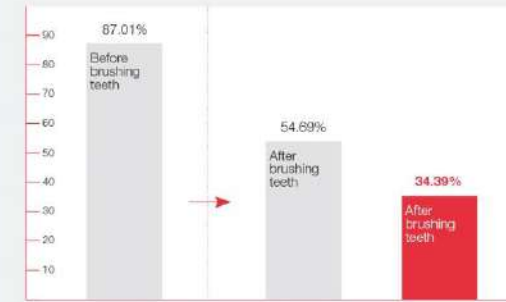

## Simple & Easy with 360 degree cylindered shape

There is no need to twist your wrist for brushing up and down since it is possible to brush side to side with our toothbrush

## Short but soft and high elastic superfine fiber brushes

Suitable for children and senior who have small teeth and sensitive gum with soft high elastic brush

The cleanest Degree  
**360°** Bristles

The most ideal Angle  
**45°** Tilte

Efficiency of removal plaque: twice better than one sided brush (result of research from Osaka dental University)

Removal rate of plaque between conventional and 360 degree toothbrushes

Decreased rate of germ between conventional and 360 degree toothbrushes