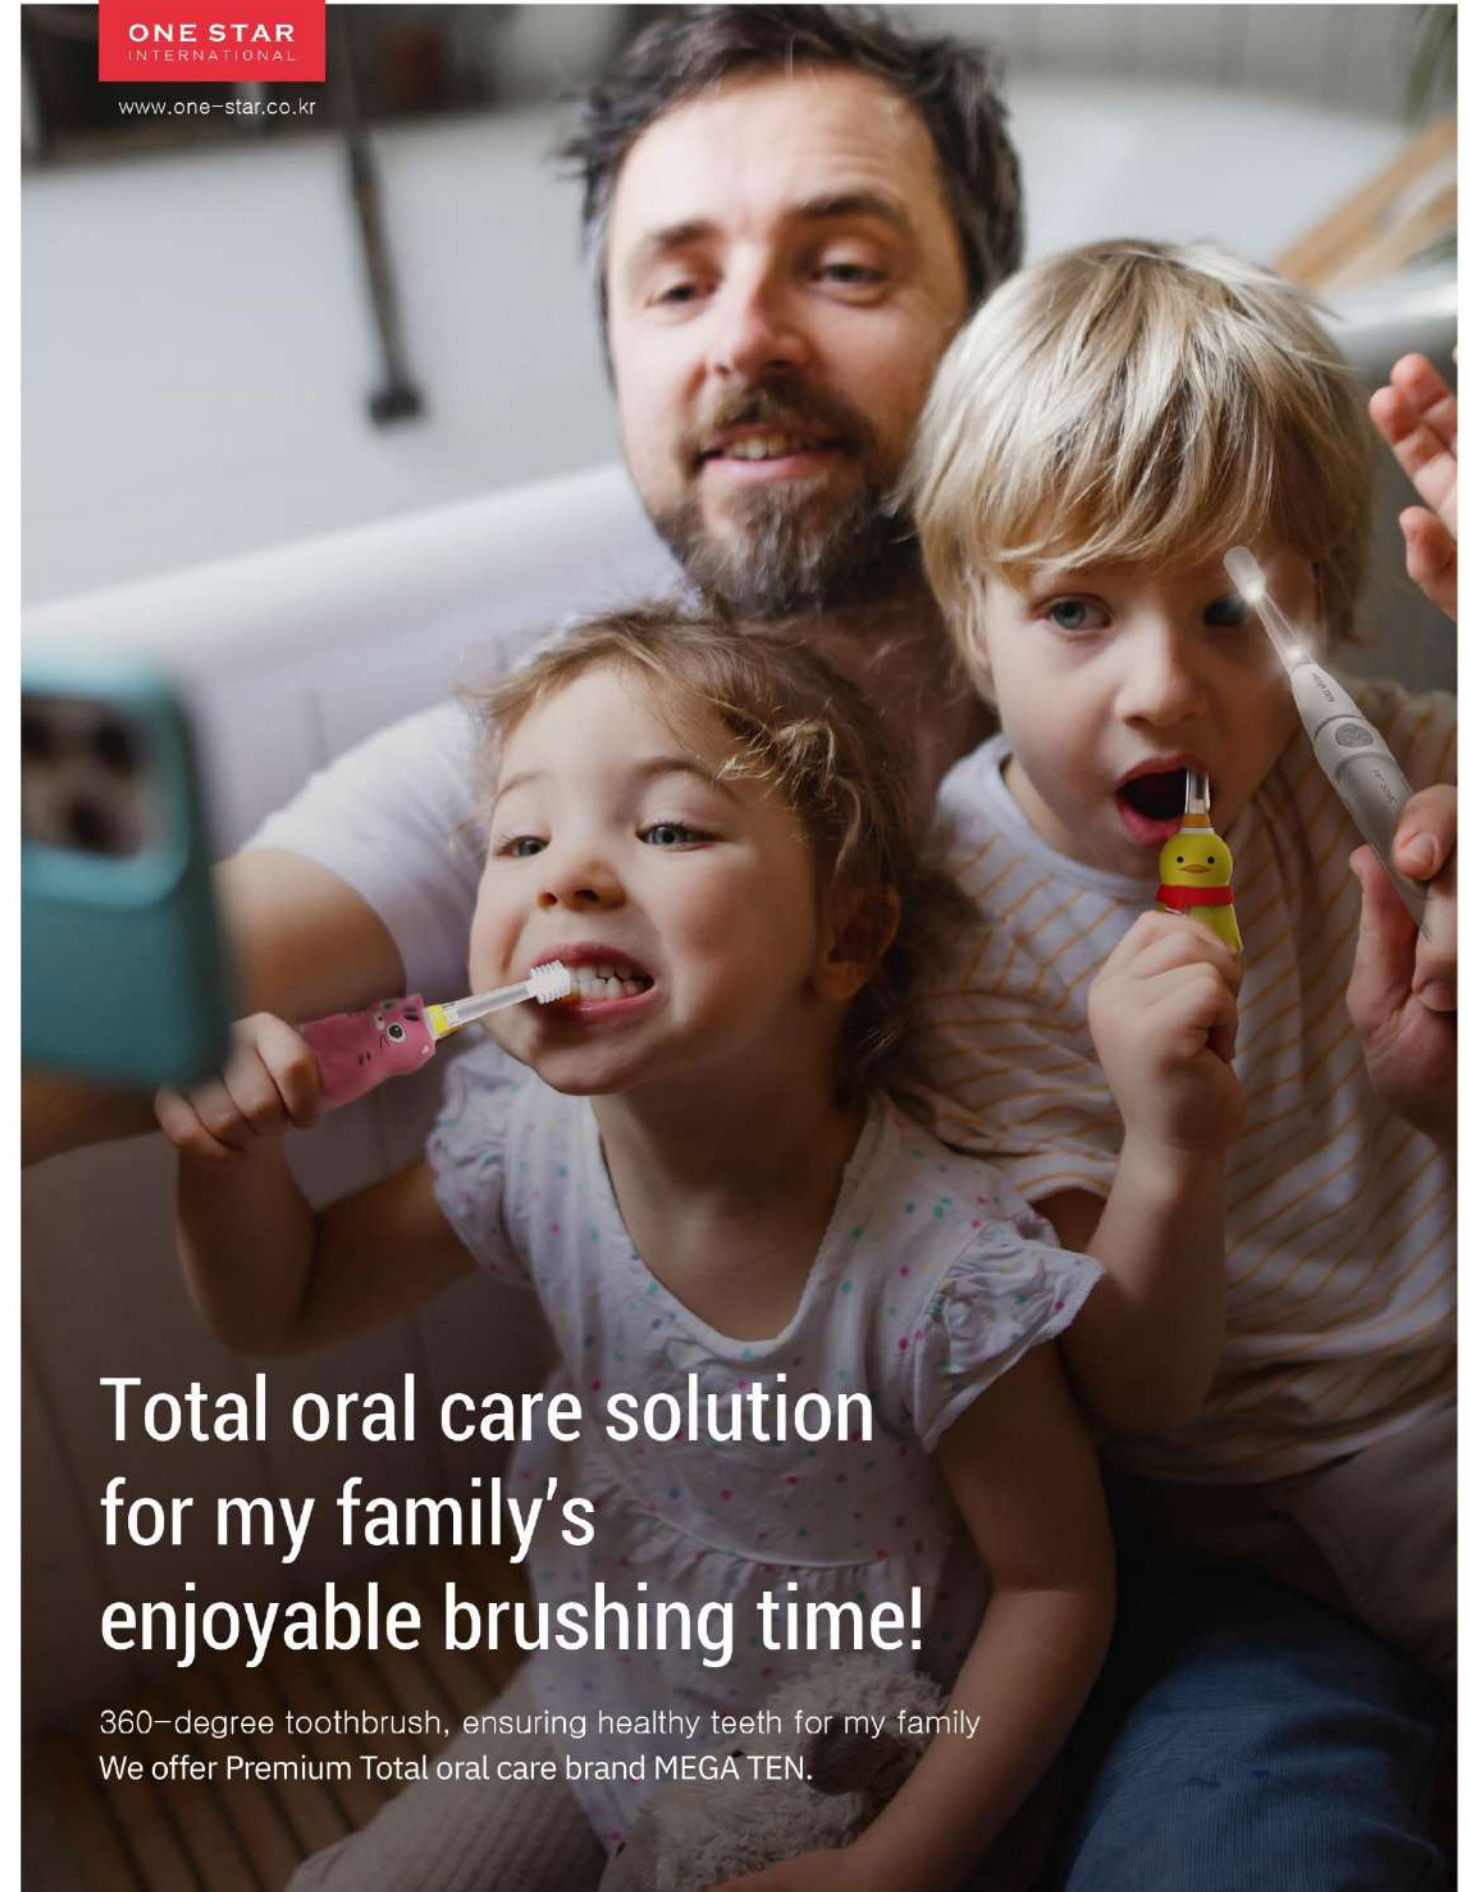

ONE STAR
INTERNATIONAL

www.one-star.co.kr