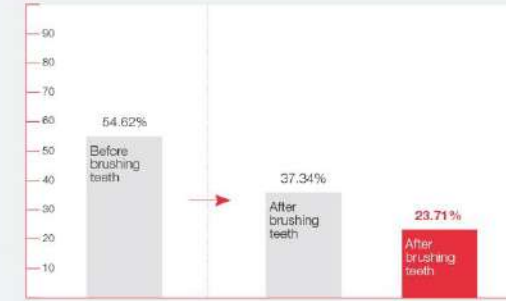

## Simple & Easy with 360 degree cylindered shape

There is no need to twist your wrist for brushing up and down since it is possible to brush side to side with our toothbrush

## Short but soft and high elastic superfine fiber brushes

Suitable for children and senior who have small teeth and sensitive gum with soft high elastic brush

The cleanest Degree  
**360°** Bristles

The most ideal Angle  
**45°** Tilte

Efficiency of removal plaque: twice better than one sided brush (result of research from Osaka dental University)

Removal rate of plaque between conventional and 360 degree toothbrushes

Decreased rate of germ between conventional and 360 degree toothbrushes