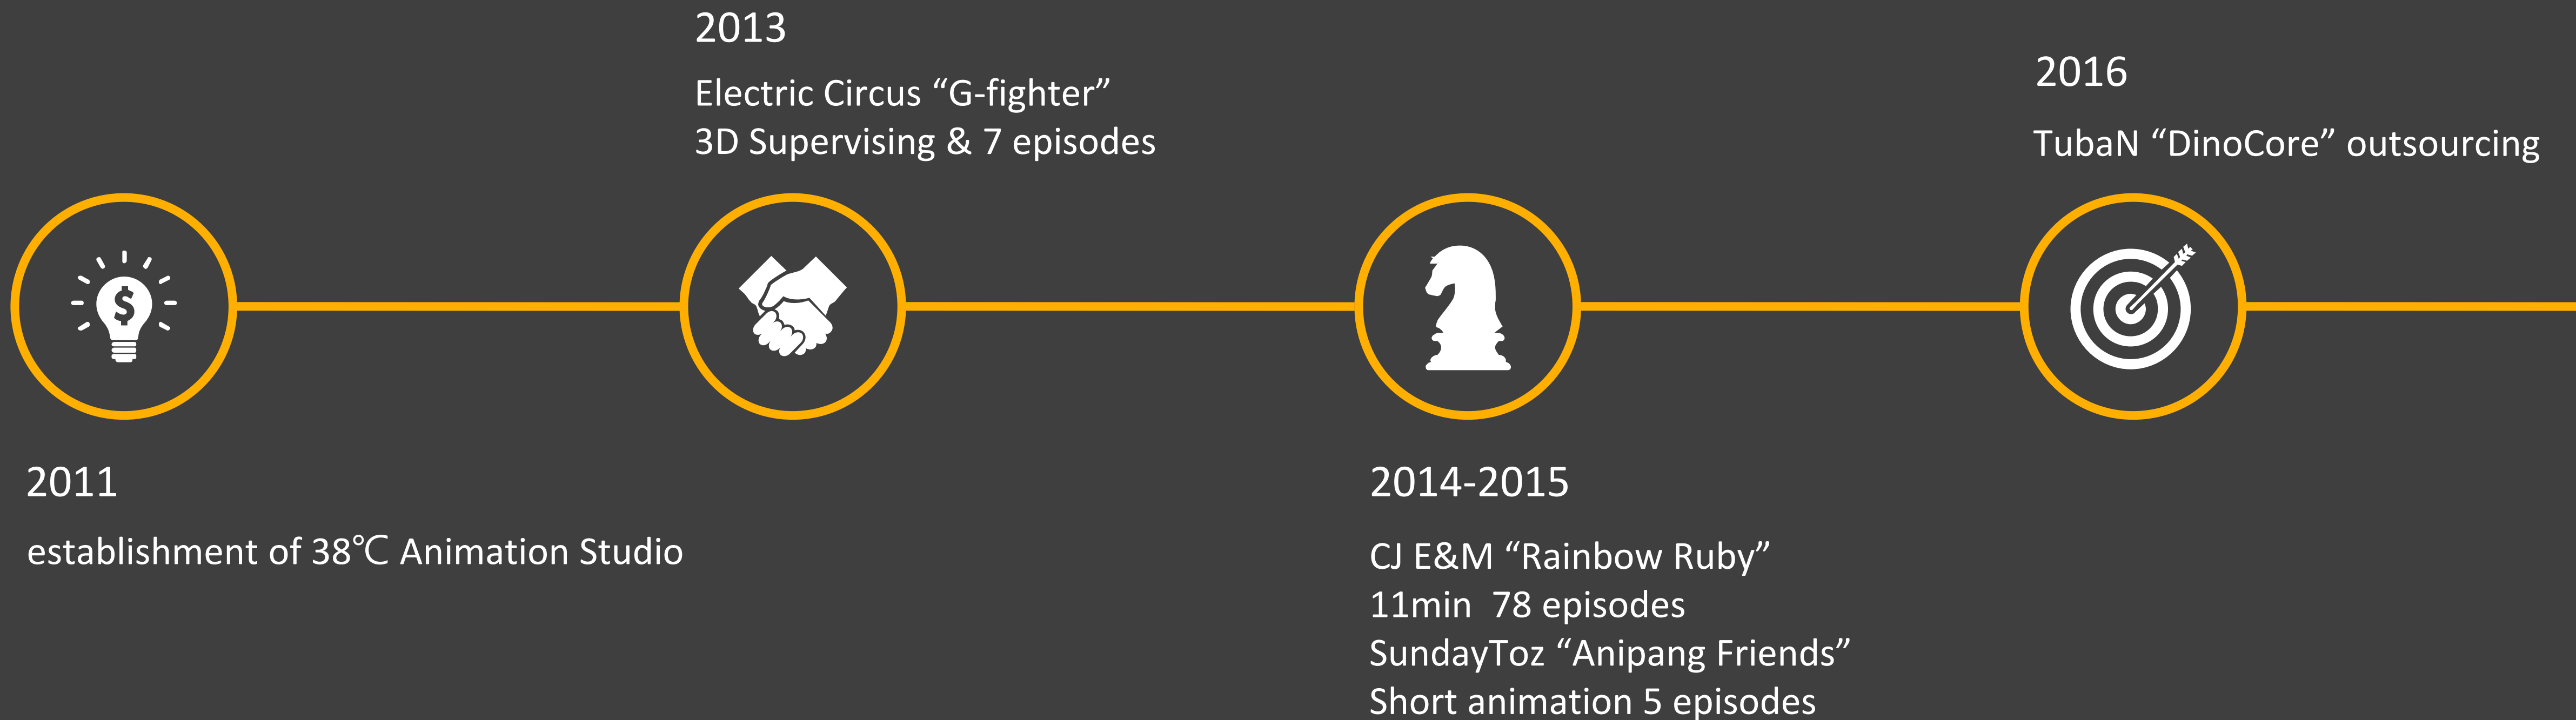

## + Company overview

In 2011, Studio 38°C was developed with the goal to create brand new 3D animation TV series and films with an unprecedented ingenuity filled with brilliant ideas and imagination.

This passion resulted in the co-production of the 'G-fighters' TV series, Electric Circus, not to mention the impeccably planned and produced 'Anipang Friends' of SUNDAYTOZ.

# COMPANY TIMELINE