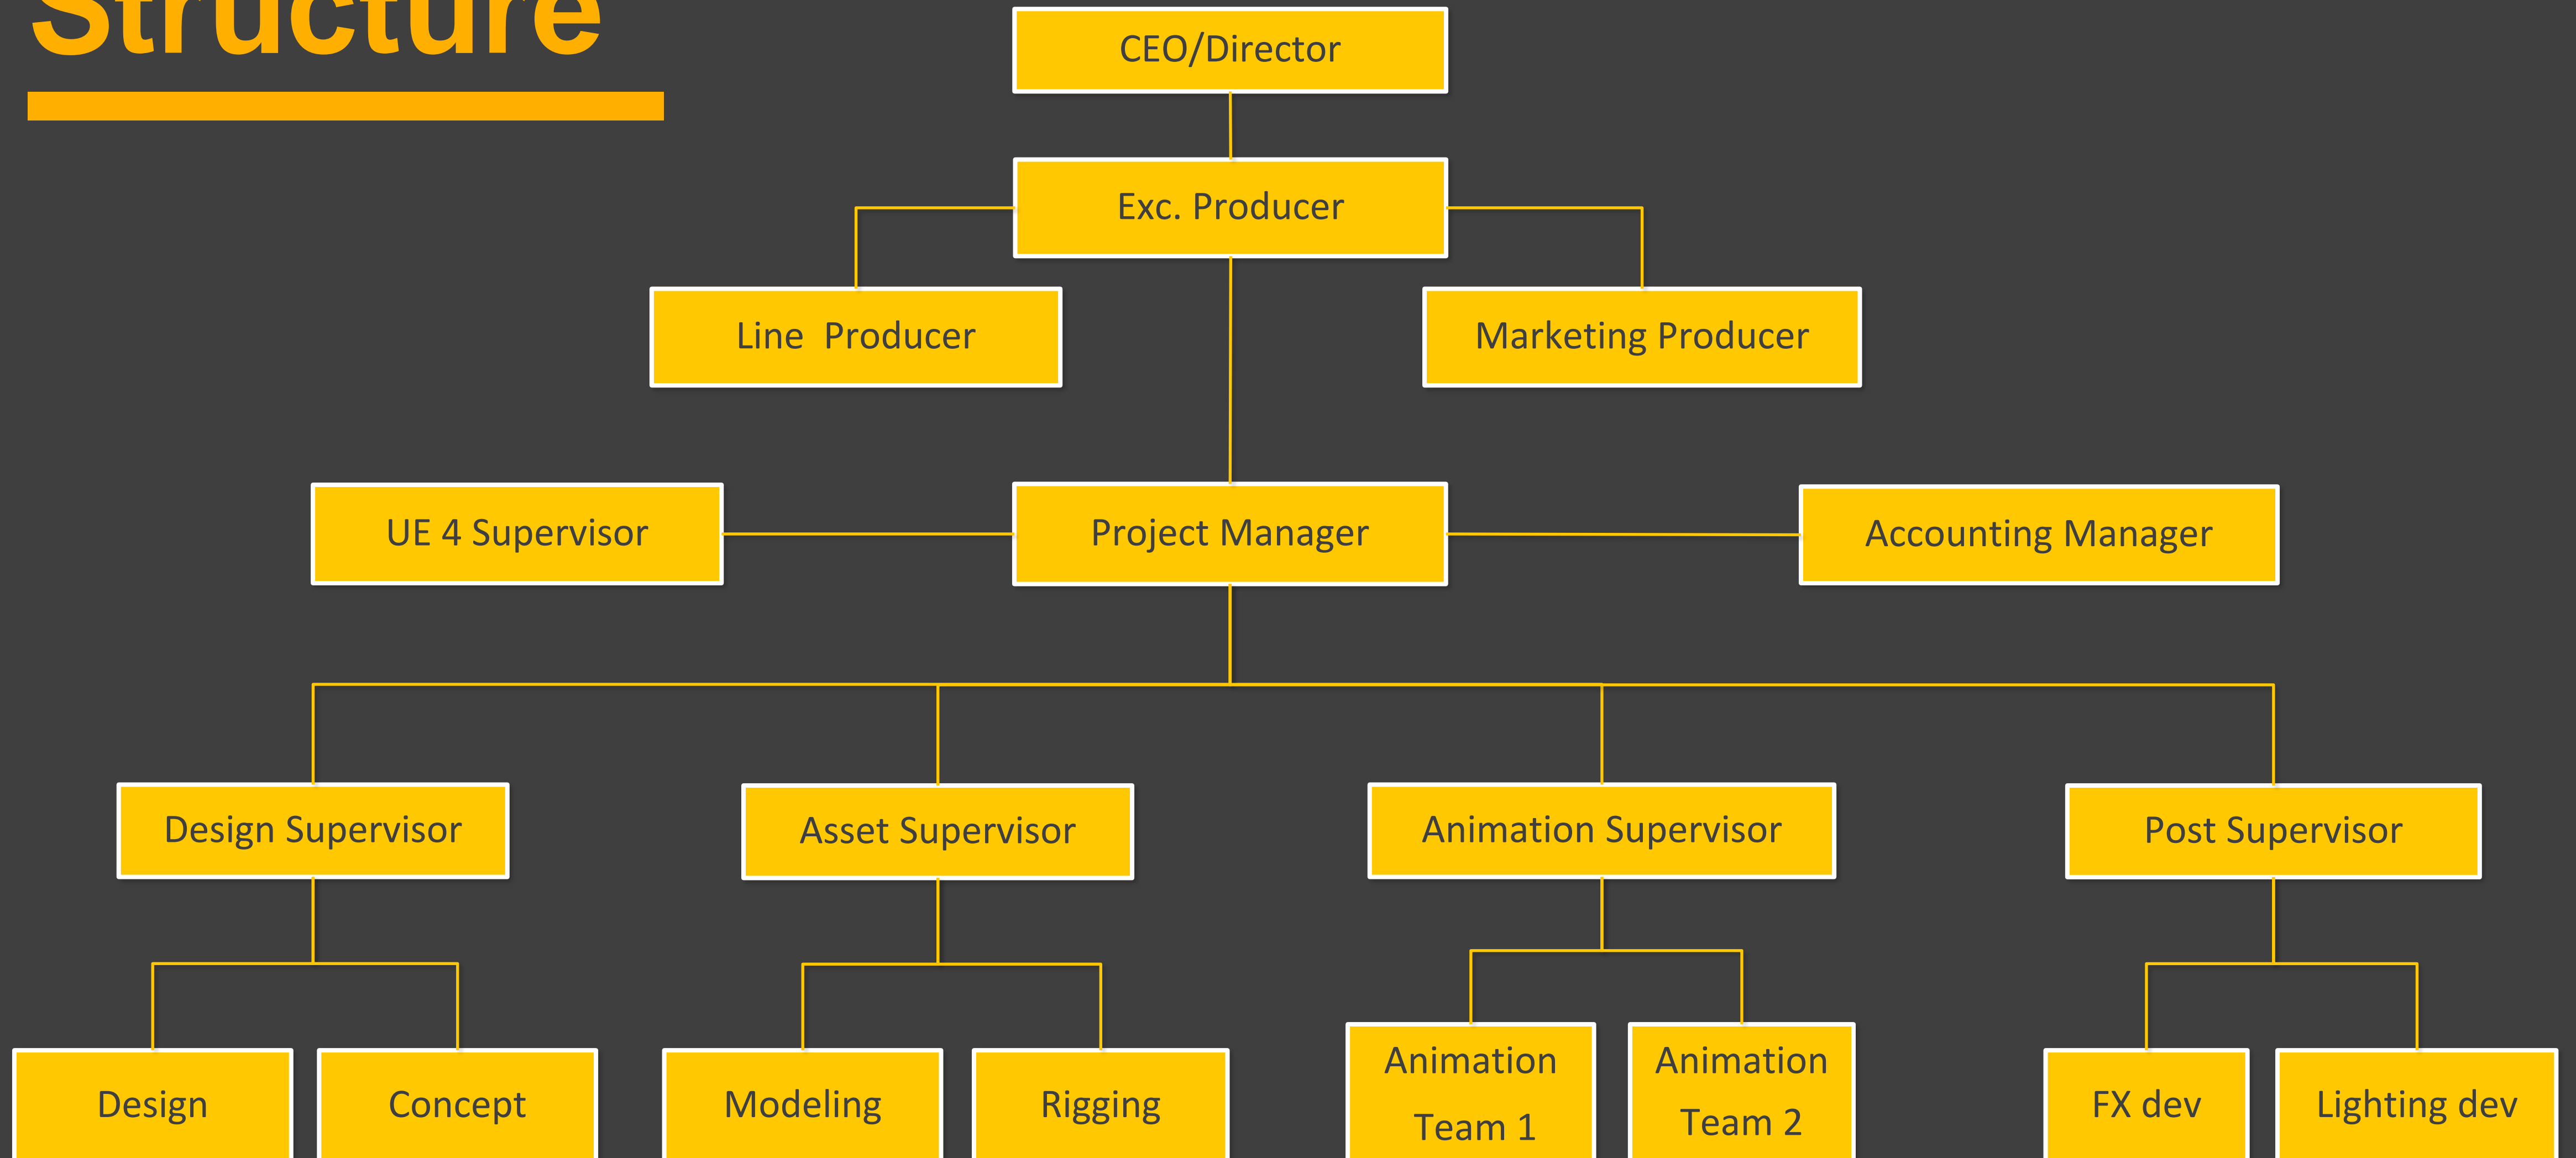

## + Company overview

In 2011, Studio 38°C was developed with the goal to create brand new 3D animation TV series and films with an unprecedented ingenuity filled with brilliant ideas and imagination.

This passion resulted in the co-production of the 'G-fighters' TV series, Electric Circus, not to mention the impeccably planned and produced 'Anipang Friends' of SUNDAYTOZ.

# COMPANY TIMELINE

# COMPANY TIMELINE

2018

“DroneRacer” Short music movie

2019-2021

“JungleBox”

3 min 100 episodes

“GotChuCatChu” pilot

2022

# Structure